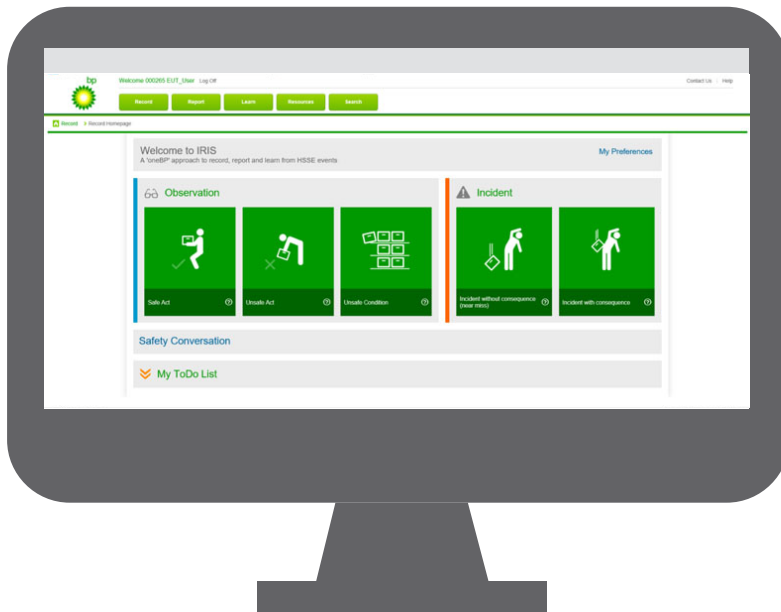

## Launches 01.01.17

Improving how we **record, report and learn** from HSSE events.

- Access from multiple devices
- Simple to use
- Improved reports
- Shared learning made easy

---

Helping achieve **our goal of no accidents, no harm to people and no damage to the environment.**  
**Search 'IRIS' on One BP.**