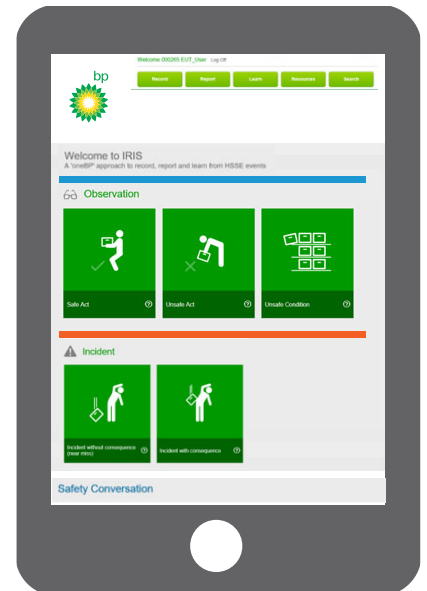

## Launches 01.01.17

Improving how we **record, report and learn** from HSSE events.

- Access from multiple devices
- Simple to use
- Improved reports
- Shared learning made easy

---

Helping achieve **our goal of no accidents, no harm to people and no damage to the environment.**  
**Search 'IRIS' on One BP.**